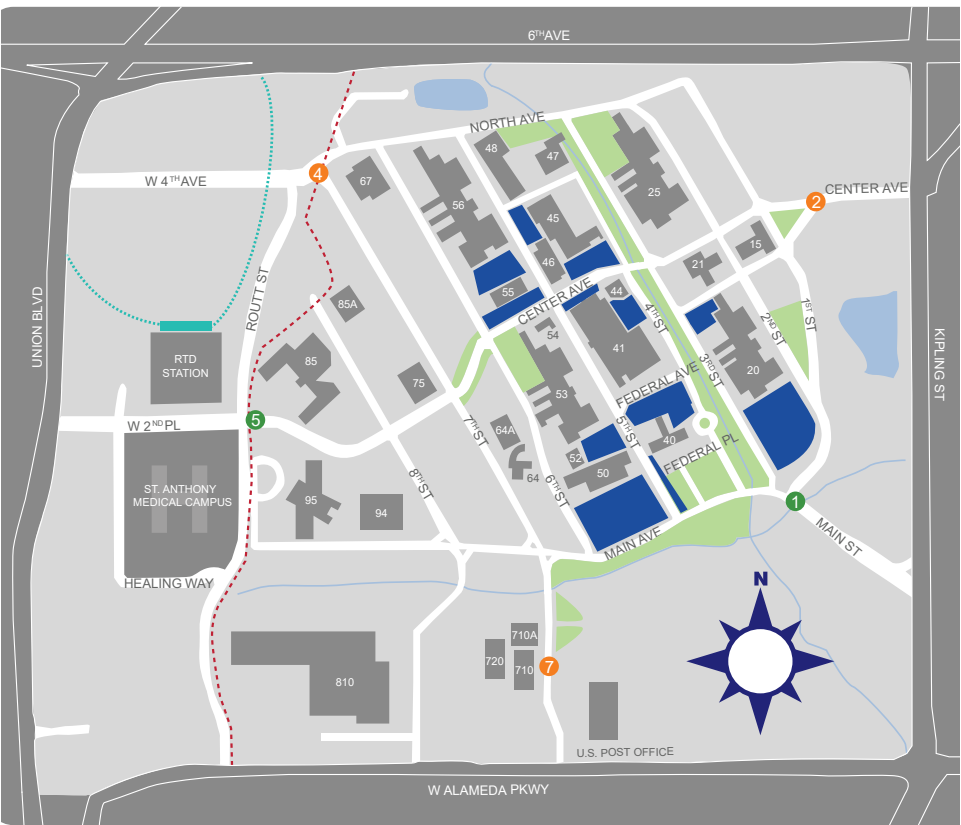

### Building 1A Hours

- Building public hours are between **8:30 a.m. - 4:00 p.m.** All public access points are unlocked during these times. Any secured access points require a single credential during public operating hours.
  - The Building 1A map shows building amenities, including restrooms
  - Take a few minutes to do a walking tour of BLM space in Building 1A.
  - Visit the first floor of Building 41 to find Einstein's Bros. Bagel shop, ATM, and vending machines.
- Visit [www.gsa.gov/r&dfc](http://www.gsa.gov/r&dfc) for a full list of DFC Amenities and follow us on Facebook: <https://www.facebook.com/DenverFederalCenter>.

### Parking

- Use the Parking Map to become familiar with the most convenient open parking options near your work space.
- Please remember to park appropriately. Signs in parking areas reflect the utilization of spaces. Open parking spaces are those not marked for other uses (such as handicap, visitor, or assigned).

### Legend

- VISITOR GATE
- EMPLOYEE GATE
- ..... RTD LIGHT RAIL
- - - CAMPUS PERIMETER
- BUILDING
- PARK